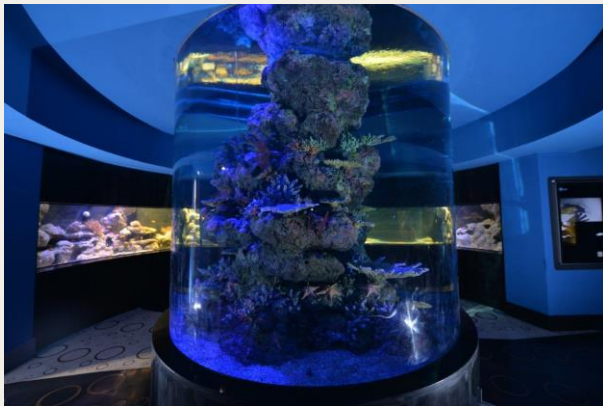

Reference

PLEXIGLAS®

Cube Oceanarium in Chengdu, China

Market segment

Industrial Construction and Architecture,
Specialty Glazing

Product

PLEXIGLAS® GS Block,
sheet size 6000 x 3000 mm, thickness 60 mm

Location

Chengdu, China

Fabricator

AAT Advanced Aquarium Technologies
www.advanced-aquariums.com

Architect/Designer

CROSSLEY ARCHITECTES PTY LTD, Australia
www.crossleyarchitects.com

Selection criteria

- Top quality of PLEXIGLAS® acrylic
- 30 years guarantee for no yellowing
- 92 % Transmission
- UV absorbent
- Very easy to machine and fabricate
- Can be formed into almost any required shape

Description of the application

The Cube Oceanarium is located in the heart of Chengdu's modernest and largest shopping precinct - Seaside City. This cylinder aquarium is the main part of the Ocean Exhibit in Cube Oceanarium, one of the largest aquarium installation in China.

The challenge of the installation was to join three pieces of thermoformed panels to one cylinder.

Evonik Performance Materials GmbH

Acrylic Products
Kirschenallee, 64293 Darmstadt, Germany
info@plexiglas.net www.plexiglas.net www.evonik.com