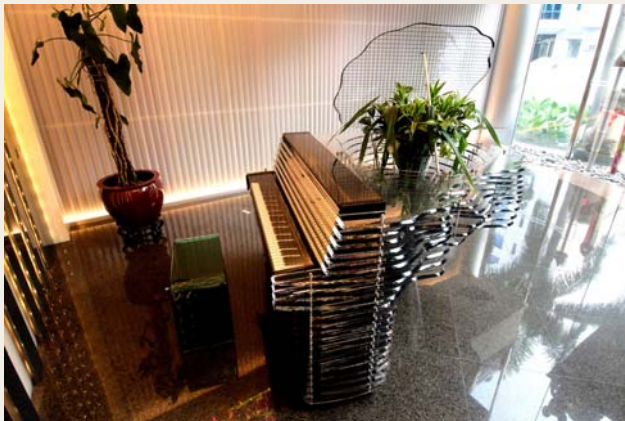

Reference

PLEXIGLAS®

Piano casement using PLEXIGLAS® Soundstop

Market segment

Furniture, Exhibition, Shopfitting

Location

Singapore

Products

PLEXIGLAS® Soundstop GSCC

PARAPAN® Grey

Selection criteria

- Product of Innovation which allows Avante Garde design stepping from out of the box dimension
- Eye-catching capabilities
- Reliable services
- Durability in area of transparency
- Proven case reference on product usage

System Integrator

Ultimate Display System Pte Ltd

www.ultimatesign.com

Description of the application

The Piano was engulfed with 22 layers of PLEXIGLAS® Soundstop GSCC in 15 mm thickness routed with curvature to transform into an elegant Avante Garde Crystal grand piano look in the main lobby.

18 mm PARAPAN® Grey was installed at the background as a decorative Wall Panel.

Evonik Performance Materials GmbH

Acrylic Polymers

Kirschenallee, 64293 Darmstadt, Germany

info@plexiglas.net www.plexiglas.net www.evonik.com